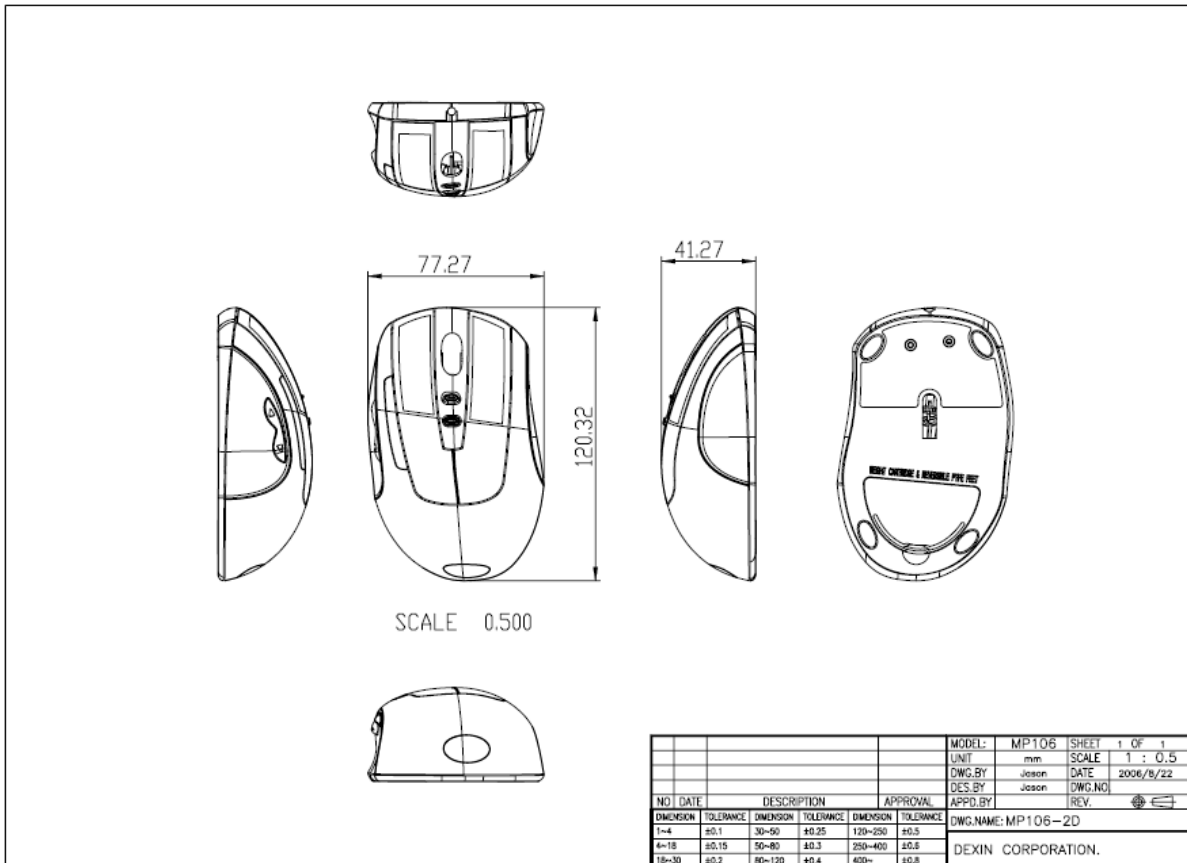

## Product Features

- ☞ Professional gaming optical sensor
- ☞ Frame rate: up to 12,000 FPS
- ☞ Tracking speed: up to 40 IPS
- ☞ USB full speed
- ☞ 2 operation mouse modes with 8 buttons
- ☞ Adjustable sensor feature
- ☞ Adjustable resolution: 100~3,200 DPI (default 400/ 800/ 1,200/ 1,600 DPI, 4 levels, MAX: 8 levels)
- ☞ Programmable functions
- ☞ Keyboard commands saving
- ☞ Hardware bottom keeping shooting
- ☞ Optimised surface fine tune
- ☞ Adjustable USB report rate: 100~1,000 Hz
- ☞ Non-delay technology
- ☞ Dimension: 4.74" length x 3.04" width x 1.62" height
- ☞ Weight: 128 gw (whit cable)
- ☞ Extra counterweights: 5 pcs, 5gw/ each (25 gw total)
- ☞ Cable: 6.56 feet/ full speed USB
- ☞ Gold plated USB connector
- ☞ Green utility, no drive request, all the data stored in mouse.
- ☞ Feeling rubber coating touch
- ☞ Non-slip gaming wheel
- ☞ Teflon mouse feet

# SPECIFICATION

## A. Profile

1. Profile and bottom<sup>\*1</sup>: 5 bottoms, mode selector, resolution selector (8 bottoms)
2. Scrolling type: scrolling wheel
3. Dimonsion: 120.32 x 77.27 x 41.27 (lengthxwidthxheight, mm)  
4.74" x 3.04" x 1.62" (lengthxwidthxheight, inch)
4. Drawing